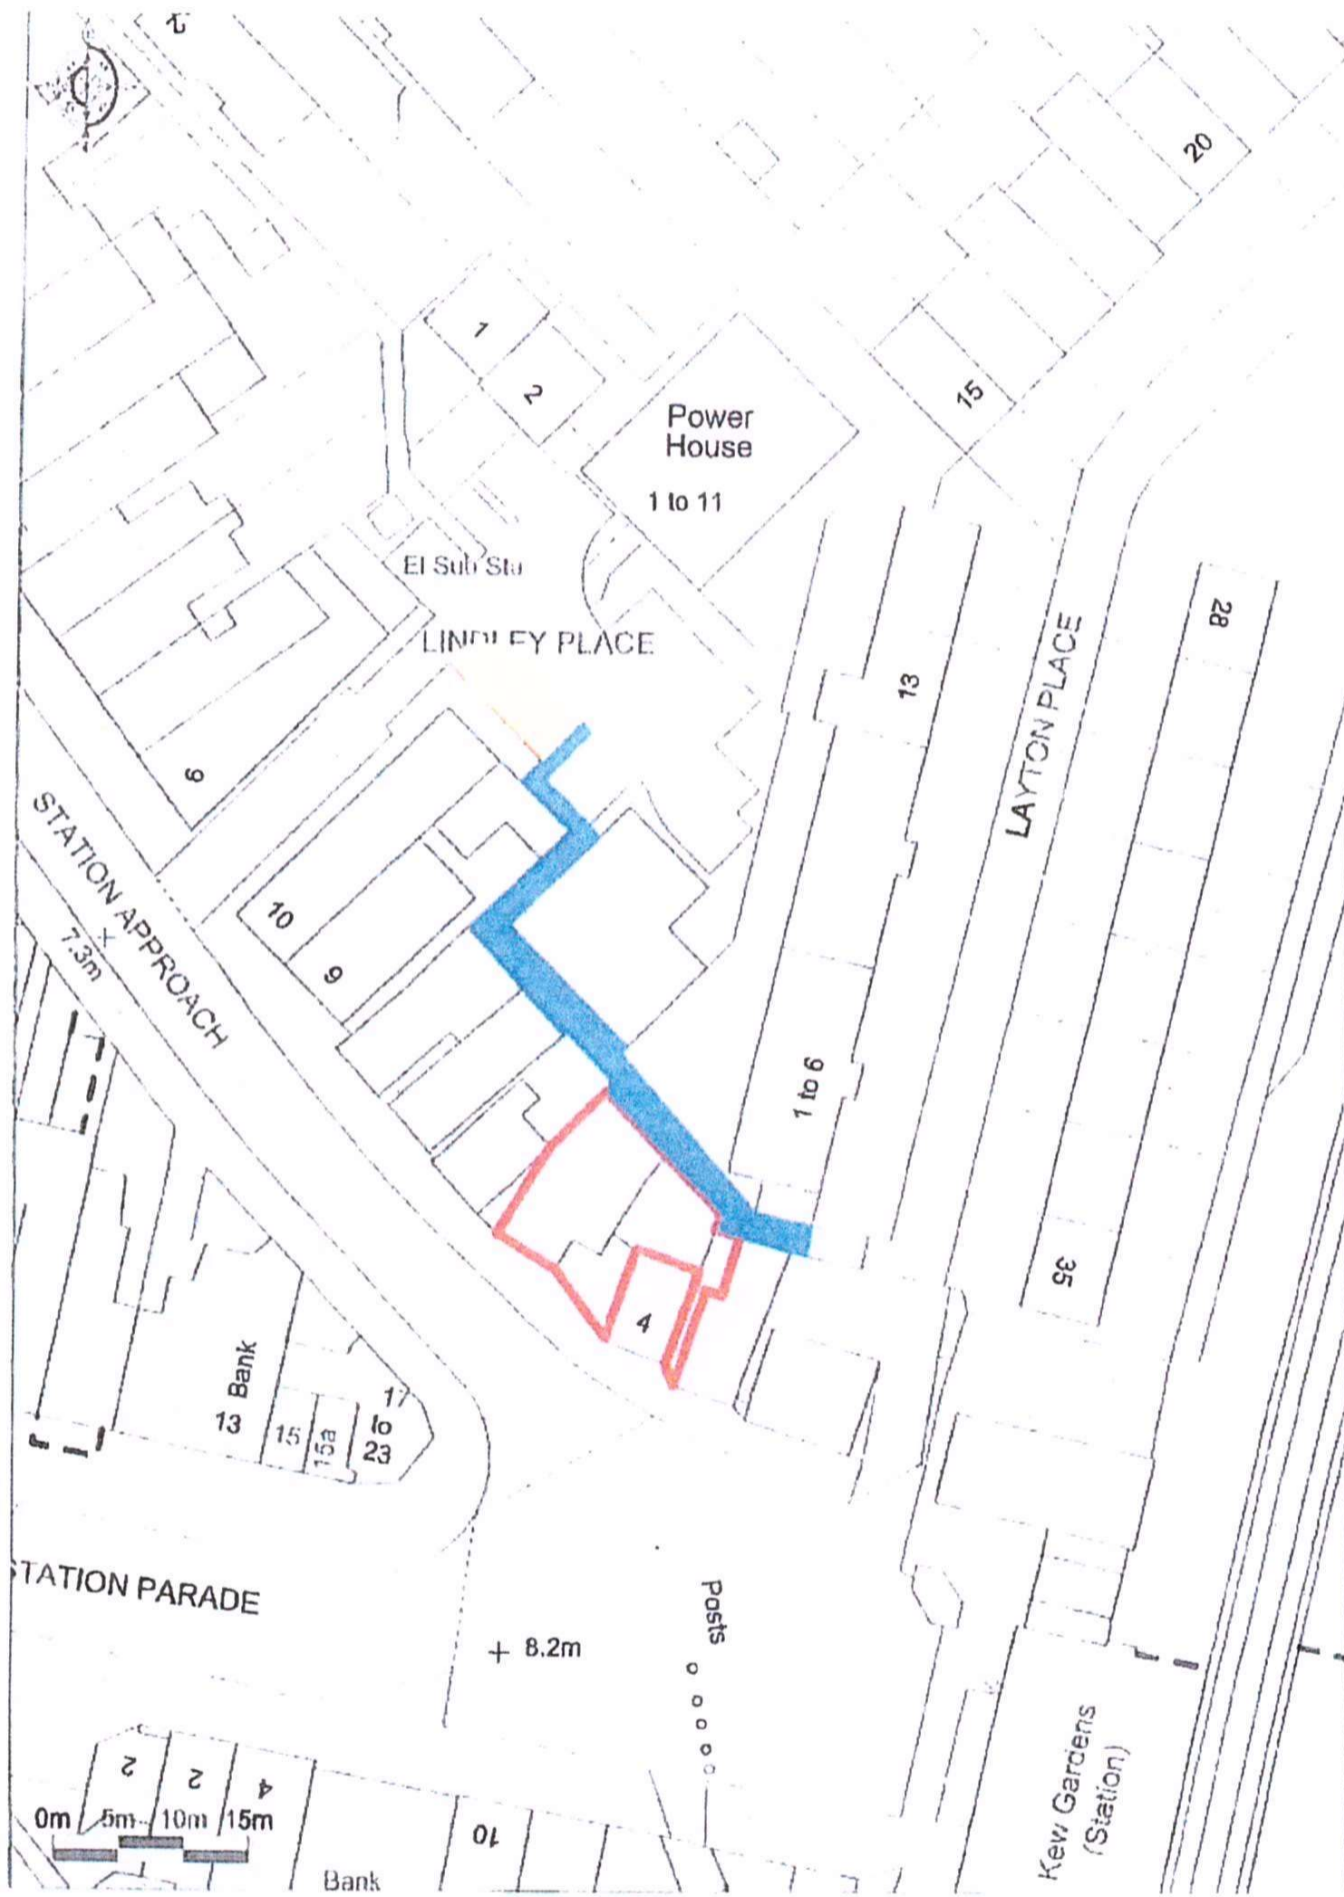

5 Station Approach
Kew
Richmond
Surrey KT9 3QB

Promap
LANDMARK INFORMATION GROUP

Ordnance Survey © Crown Copyright 2018 All rights reserved
License number 100022472 Plotted Scale: 1:750

Scale 1:750

ARM.
1/3.